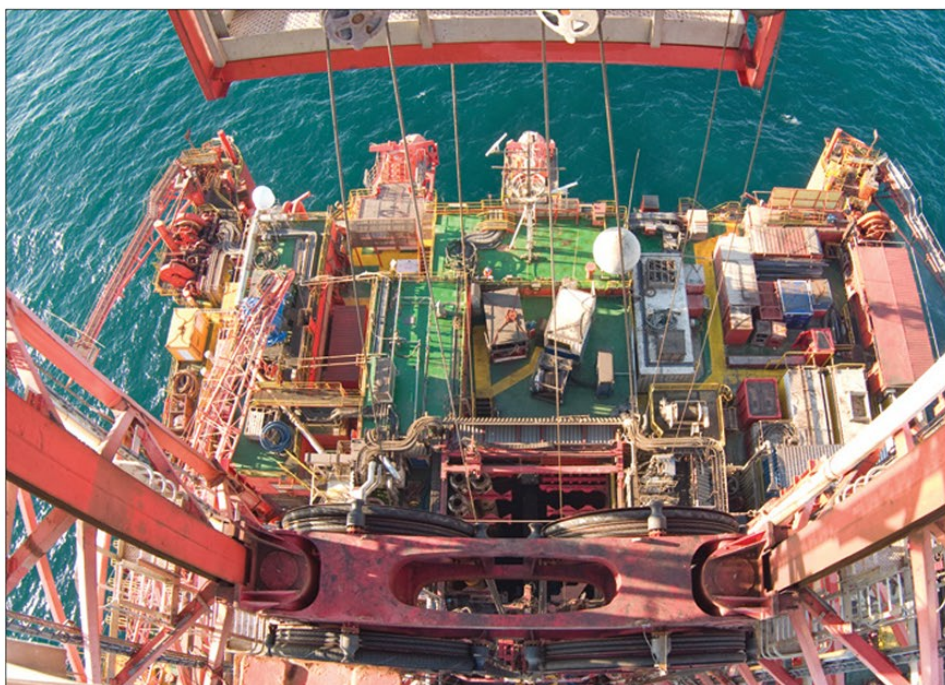

DREW MARINE

RELIABILITY. PERFORMANCE. COMPLIANCE.

Drew Marine

100 S. Jefferson Road
Whippany, NJ 07981
(973) 526-5700
info@drew-marine.com
www.drew-marine.com

OUR COMPANY

Drew Marine is a global leader in providing technical and safety solutions to the Marine and Offshore industries. In 2013, Alexander Ryan Marine & Safety was acquired to strengthen and expand our position in serving the Offshore community. Our expanded capabilities include personal protection, lifesaving and firefighting equipment, life raft systems and survival crafts, refurbishment and technical field services as well as engineered products to vessels in the oil and gas markets.