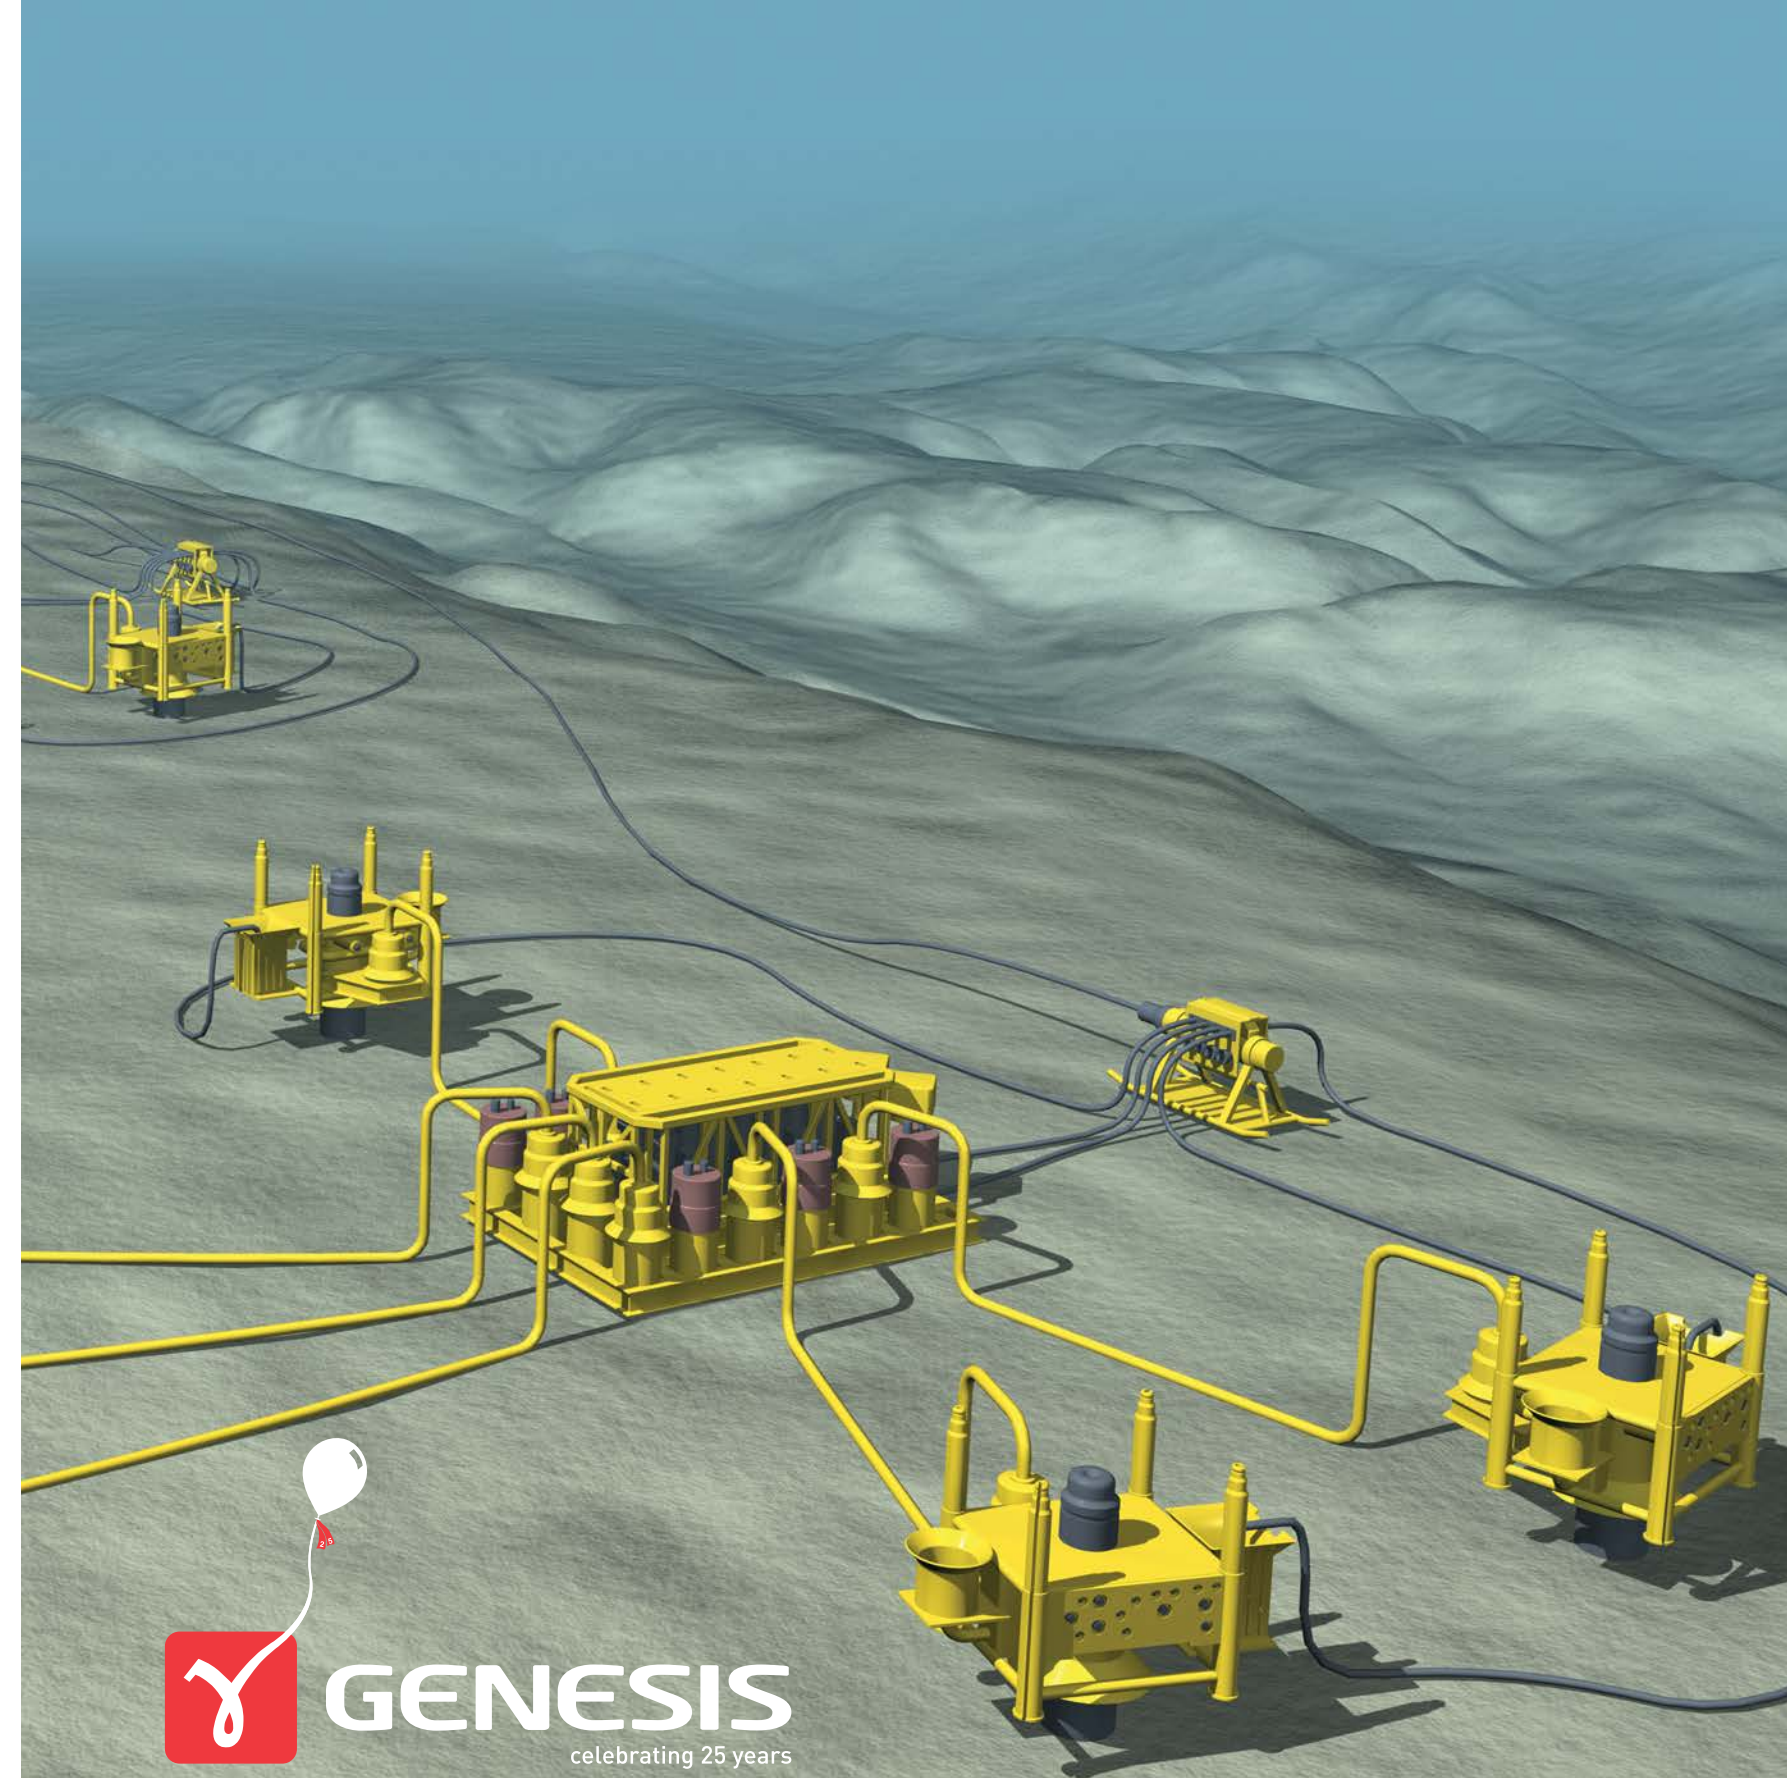

IMAGINE HOUSTON

VOLUME SIX

Genesis offers a full-service portfolio that begins with conceptual field design, including phased engineering to full field production, and extends through decommissioning and abandonment. Headquartered in London, Genesis maintains 13 offices worldwide with a multinational, multidisciplinary staff of more than 1,500. In Houston, Genesis employs more than 480 people.

Published by

5120 Woodway Drive, Suite 6022
Houston, Texas 77056
phone (713) 586-6939 • fax (713) 586-6947
www.Imagine-Houston.com